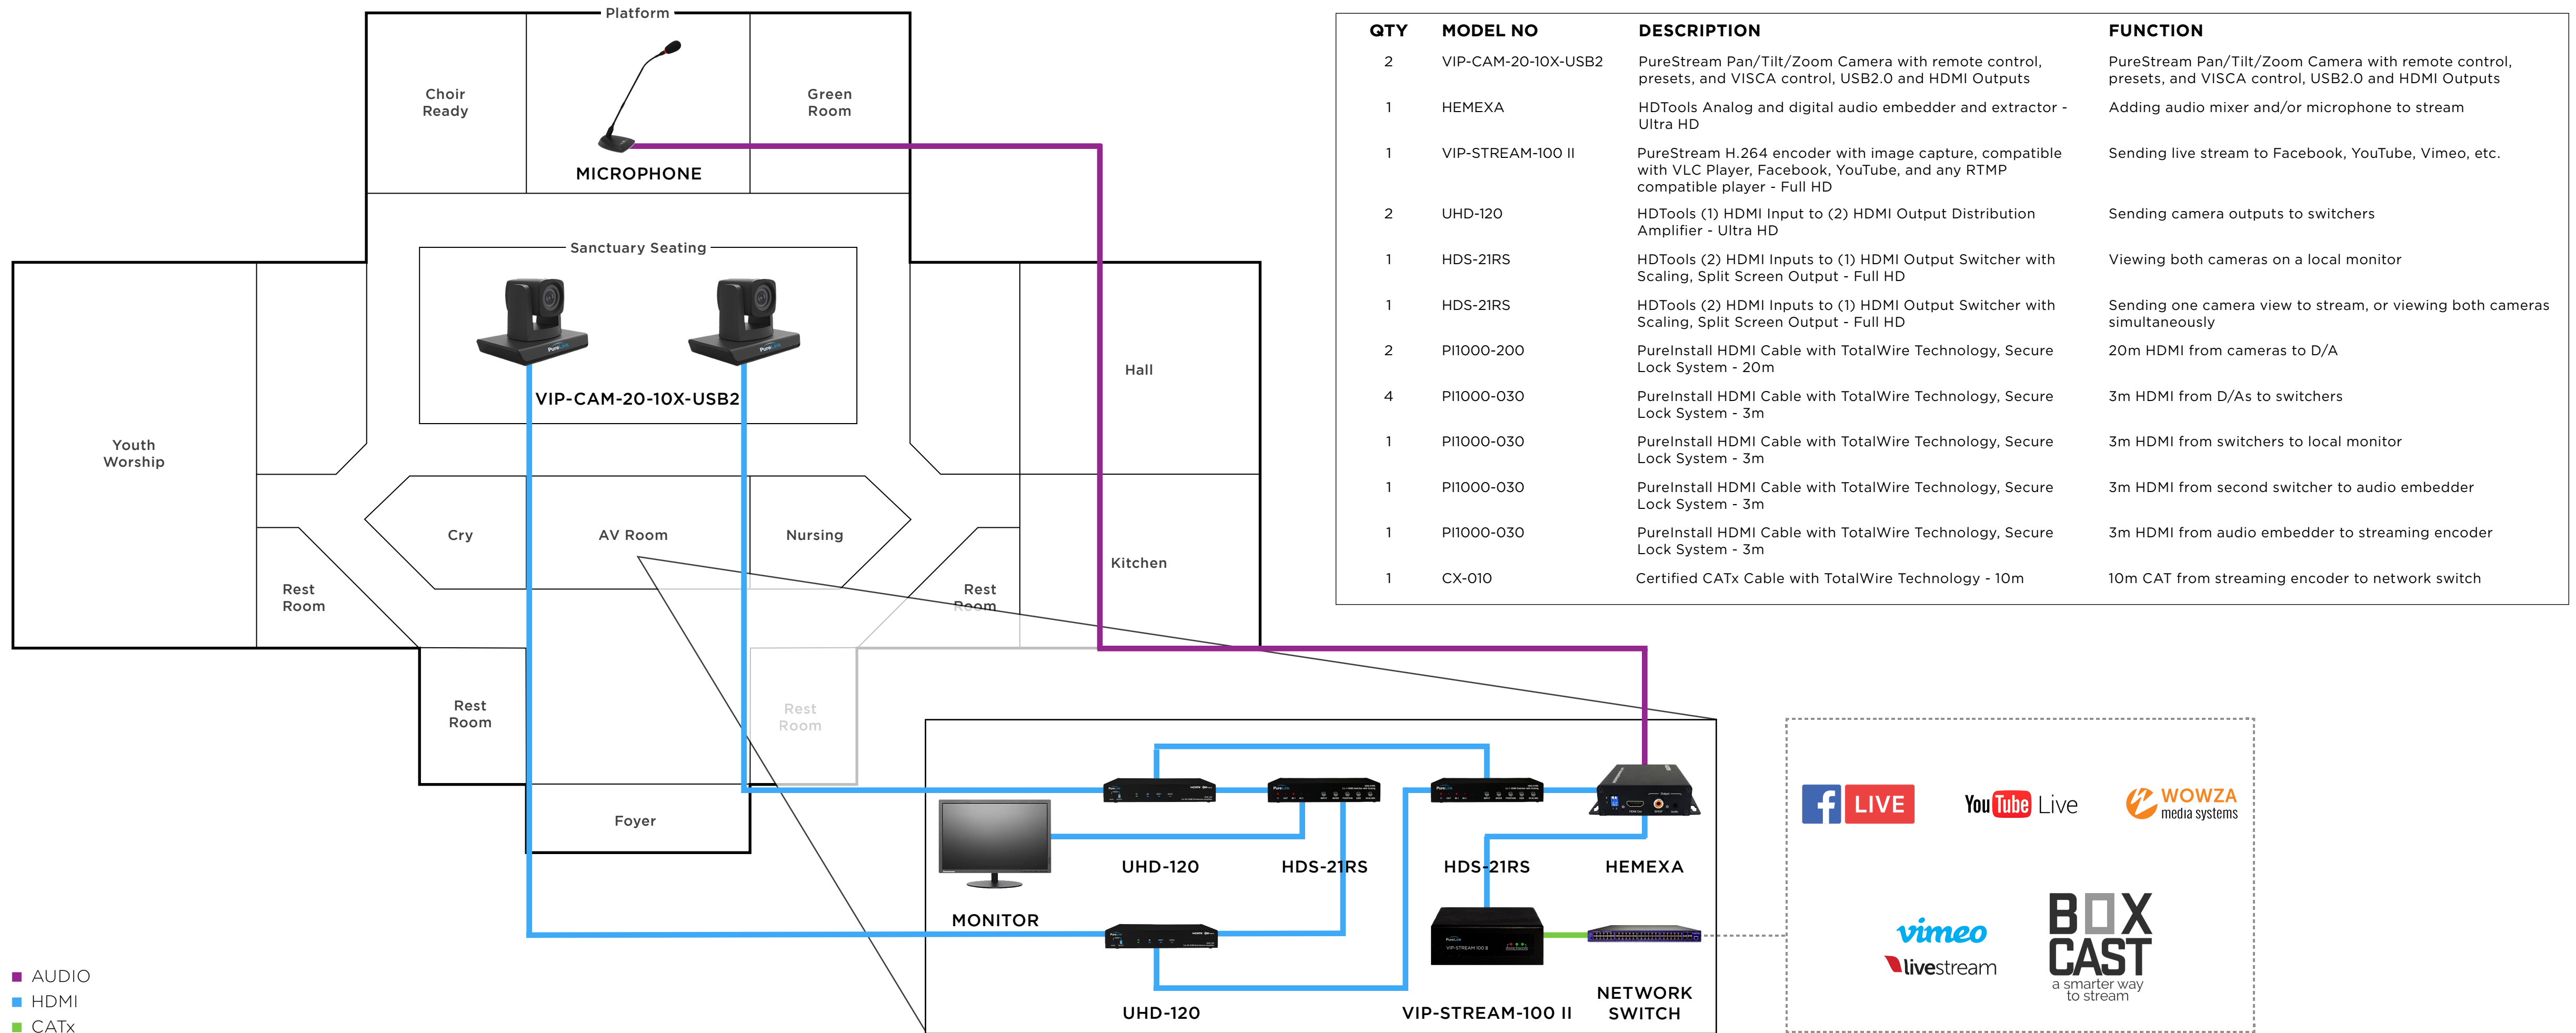

2-20-10X-STR | (2) 10X CAMERAS WITH STREAMING

■ AUDIO
■ HDMI
■ CATx